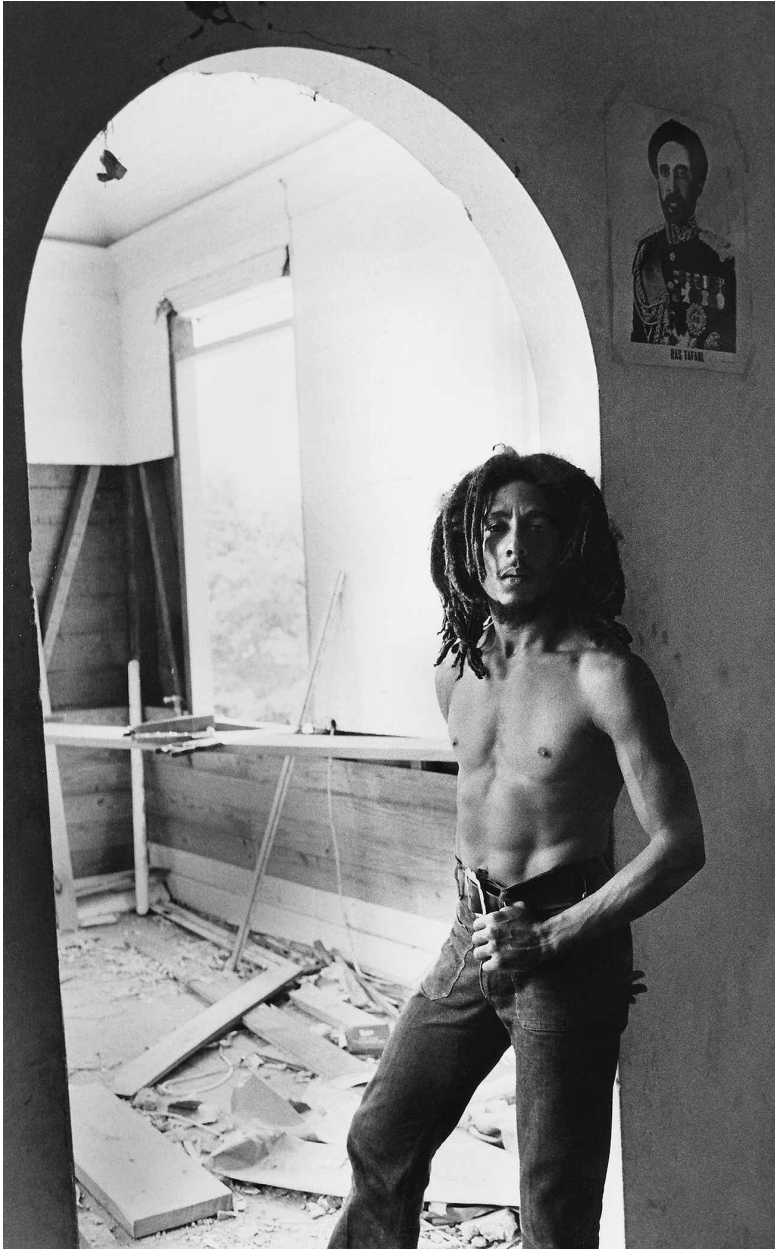

FINE ARTS

CHICAGO • LOS ANGELES

Kim Gottlieb-Walker, *Bob Marley, Archway, Hope Road, 1975*  
Archival pigment print, 48 x 34 in.  
GOTW-0071

[info@kmfinearts.com](mailto:info@kmfinearts.com)