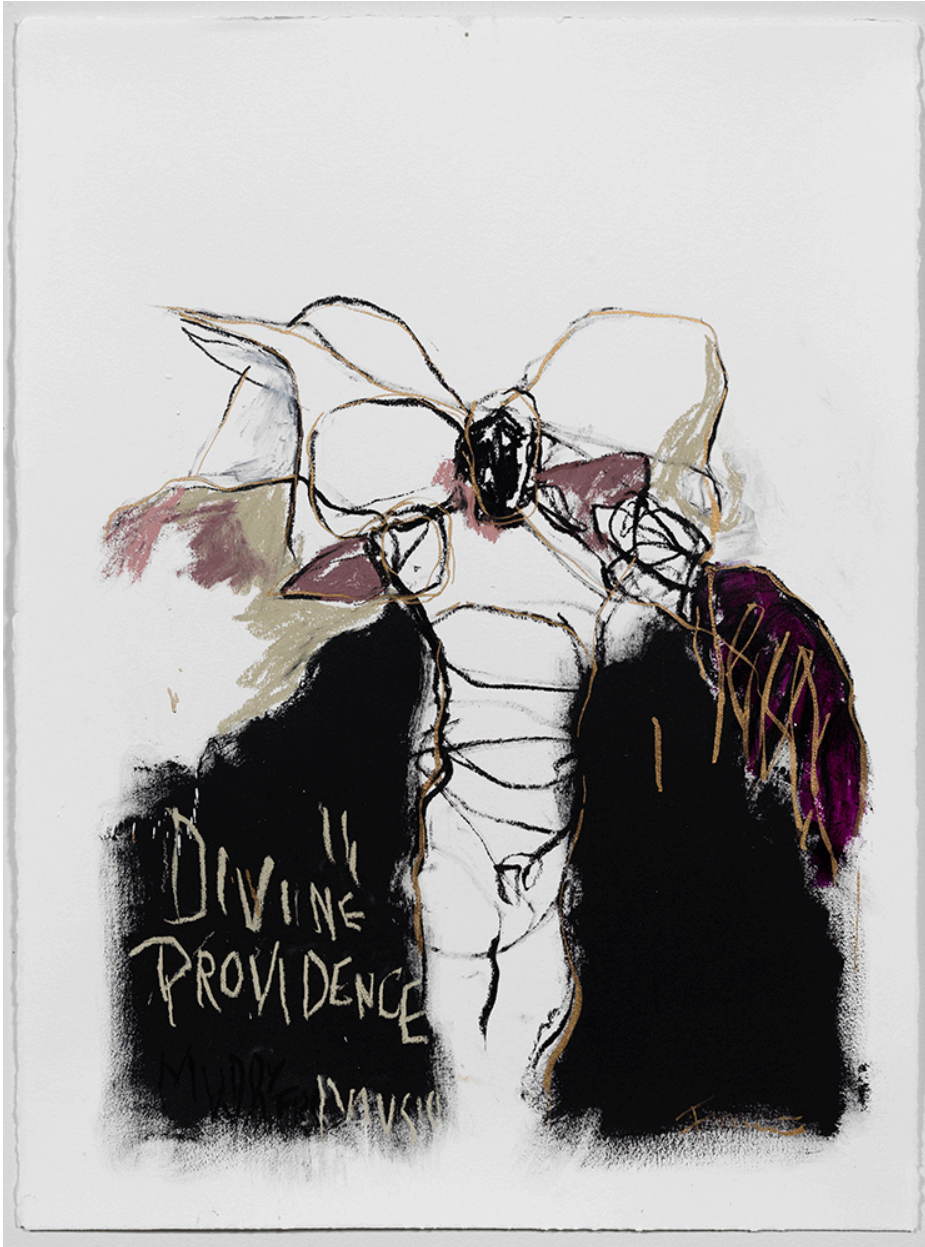

FINE ARTS

CHICAGO • LOS ANGELES

Francine Turk, *Ascension I*, 2015

Oil on paper in custom white shadow box under museum glass, 40 x 32 in

[info@kmfinearts.com](mailto:info@kmfinearts.com)